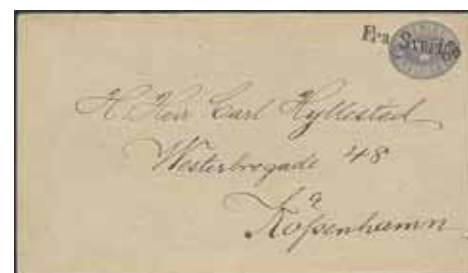

1486

1487

1488

- 1486K 71 etc. DENMARK, Malmö–Copenhagen route. Danish circle cancellation KJØBENHAVN 15 8-9E 2.2.22 used on Swedish stamps, 5×1+3×5+20+30 öre, together with boxed FRA SVERRIG on special delivery cover sent to Denmark. Single line EXPRESS. Correct postage 70 öre. 500:-
- 1487K 32b FRA SVERRIG, Malmö–Copenhagen route. Danish single line cancellation FRA SVERRIG without frame used on Swedish stamps, 12 öre Circle type perf. 13 in pair, on cover sent to Germany. Forwarded locally. Cancellations K. OMB.6 9.9.79, DRESDEN-ALTST 1 11.9.79, DRESDEN-ALTST 9 13.9.79 and CONSTANZ 14.9.79. Unusually early usage for this type of "from" cancellation. 2.000:-
- 1488K Fk2 DENMARK, Malmö–Copenhagen route. Danish single line cancellation FRA SVERRIG without frame used on Swedish stamped envelope 12 öre, sent to Denmark. Arrival cancellations K. OMB.2 5.9.80 and KJØBENH. STANEG. 12M 5.9. 1.000:-