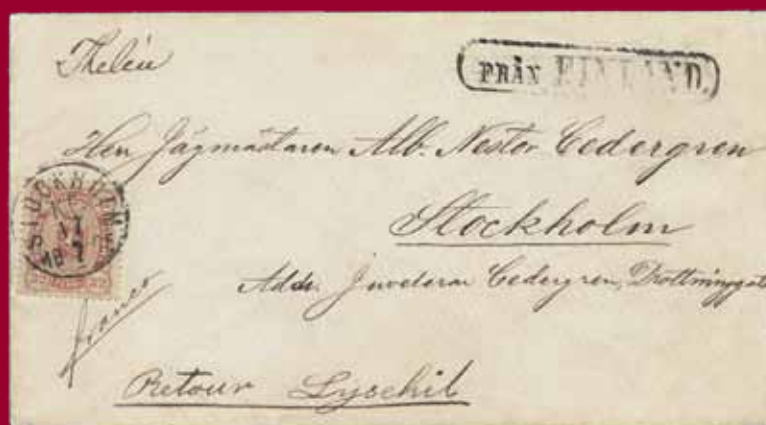

"The Foreign Postmarks Collection"

Part II

Part II will include items mostly related to Finland, Baltic States and Russia, and will be auctioned at our auction no. 350, which will be held in Helsinki on 9 December.