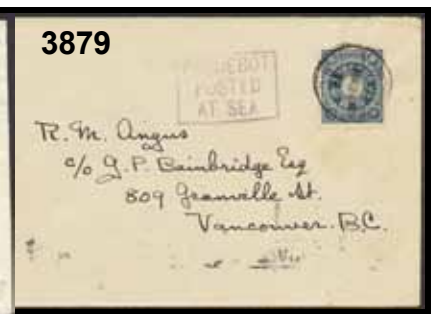

3853	25 III	1865 Overprint on Victor Emanuel II 20/15 c pale blue with 12 dots. Climate affected, spots at back side. EUR 700	★	400:-
3854	40	1879 King Umberto I 25 c blue. EUR 600	★	600:-
3855K	55	1889 Coat-of-arms 5 c dark green in beautiful pair. Sassone 44b. Certificate Sorani. Mi €1600 for hinged, never hinged is very unusual! Sassone €2500.	★★	1.500:-
3856	97-98	1910 Garibaldi SET (2). EUR 450 for	★★	400:-
3857K	126	1917 Turin - Rome line overprint 25 c rose on cover with experimental flight Turin - Rome, with special cachet. Also FDC for stamp 20.5.17.	☒	700:-
3858K	601-603	FDC 24.1.1938. SET (3) together with six other stamps, together 380 C on registered envelope sent from ROMA to Sweden.	☒	300:-
3859	744	1948 Katharina from Siena 100 L. EUR 100	★★	400:-

3860