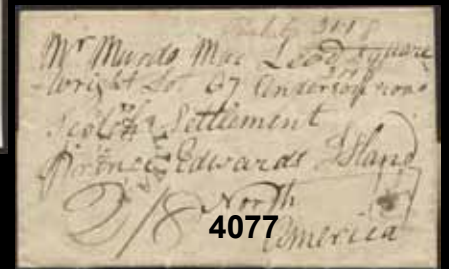

4074P	Partly pre-paid single rate from Edinburgh, Scotland to Charlottetown. Paid 2 Sh 2 d to Halifax (red manuscript), then 4½ d (cy) due in Charlotte Town for the port to port rate. Dated 19 Aug 1802. (Photo)	☒ 1.800:-	4078P	Single rate letter dated 23 May 1839 in Portree (Isle of Skye) sent to Lot 67, Prince Edward Island. Postage of 1 shilling for the standard rate applied from March 1839, and the Scottish carriage tax of ½ d applied until the end of 1839. As such this combination of rate was only possible in a short period! (Photo)	☒ 1.200:-
4075P	Partly pre-paid single rate letter dated London 6 March 1818 to Popular Grove, P.E.I. Red manuscript of 2 Sh 2 d indicating that the UK inland rate of 11 d to Falmouth and the 1 Sh 3 d packet rate to Halifax had been paid. Further black manuscript "8" accounts for the due at arrival in P.E.I. (Photo)	☒ 1.000:-	4079P	Pre-paid single rate cover sent from Liverpool, England to Prince Edward Island, cancelled PAID AT LIVERPOOL 4 September 1845 in red. Also note in red manuscript of 1/2 showing that the full postage of 1 Sh 2 d had been paid. (Photo)	☒ 1.000:-
4076P	Unpaid single rate letter from London, U.K. to Charlotte Town, dated 7 February 1835. Inland postage 11 d and packet rate of 1 Sh 3 d making 2 Sh 2 d, which is noted in black manuscript. This is converted to 2 Sh 5 d Cy, and a further 8 d for the postage Halifax-Charlotte Town completed the total of 3 Sh 1 d Cy. (Photo)	☒ 1.000:-	4080P	Single rate letter from Nova Scotia to Prince Edward Island sent from Londonderry 27 September 1846 to Charlotte Town via Truro (23 Sept) and Pictou (1 Oct) arriving in Charlotte Town 5 October. Manuscript in black "7" consisting of 4½ d port to port postage and 2½ d internal postage in Nova Scotia. (Photo)	☒ 1.000:-
4077P	Unpaid single rate letter from Portree (Isle of Skye) to Lot 67, Prince Edward Island. Total postage of 2 Sh 8 d + Scottish carriage tax of ½ d sterling and 8 d cy for transport from Halifax to P.E.I. The inland postage in U.K. 1 Sh 5 d and packet rate Falmouth-Halifax 1 Sh 3 d. (Photo)	☒ 1.500:-	4081P	Single rate letter from Halifax, Nova Scotia 9 February 1847 to Charlotte Town, arrival pmk on back. Postage due mark "9" in black manuscript which was the standard rate over land. (Photo)	☒ 1.000:-
			4082K	Single rate letter from Nova Scotia (dated Halifax 29 November 1849) to Charlotte Town, arrival pmk 6 December. Postage due mark "9" in black manuscript which was the standard rate over land. (Photo)	☒ 1.000:-